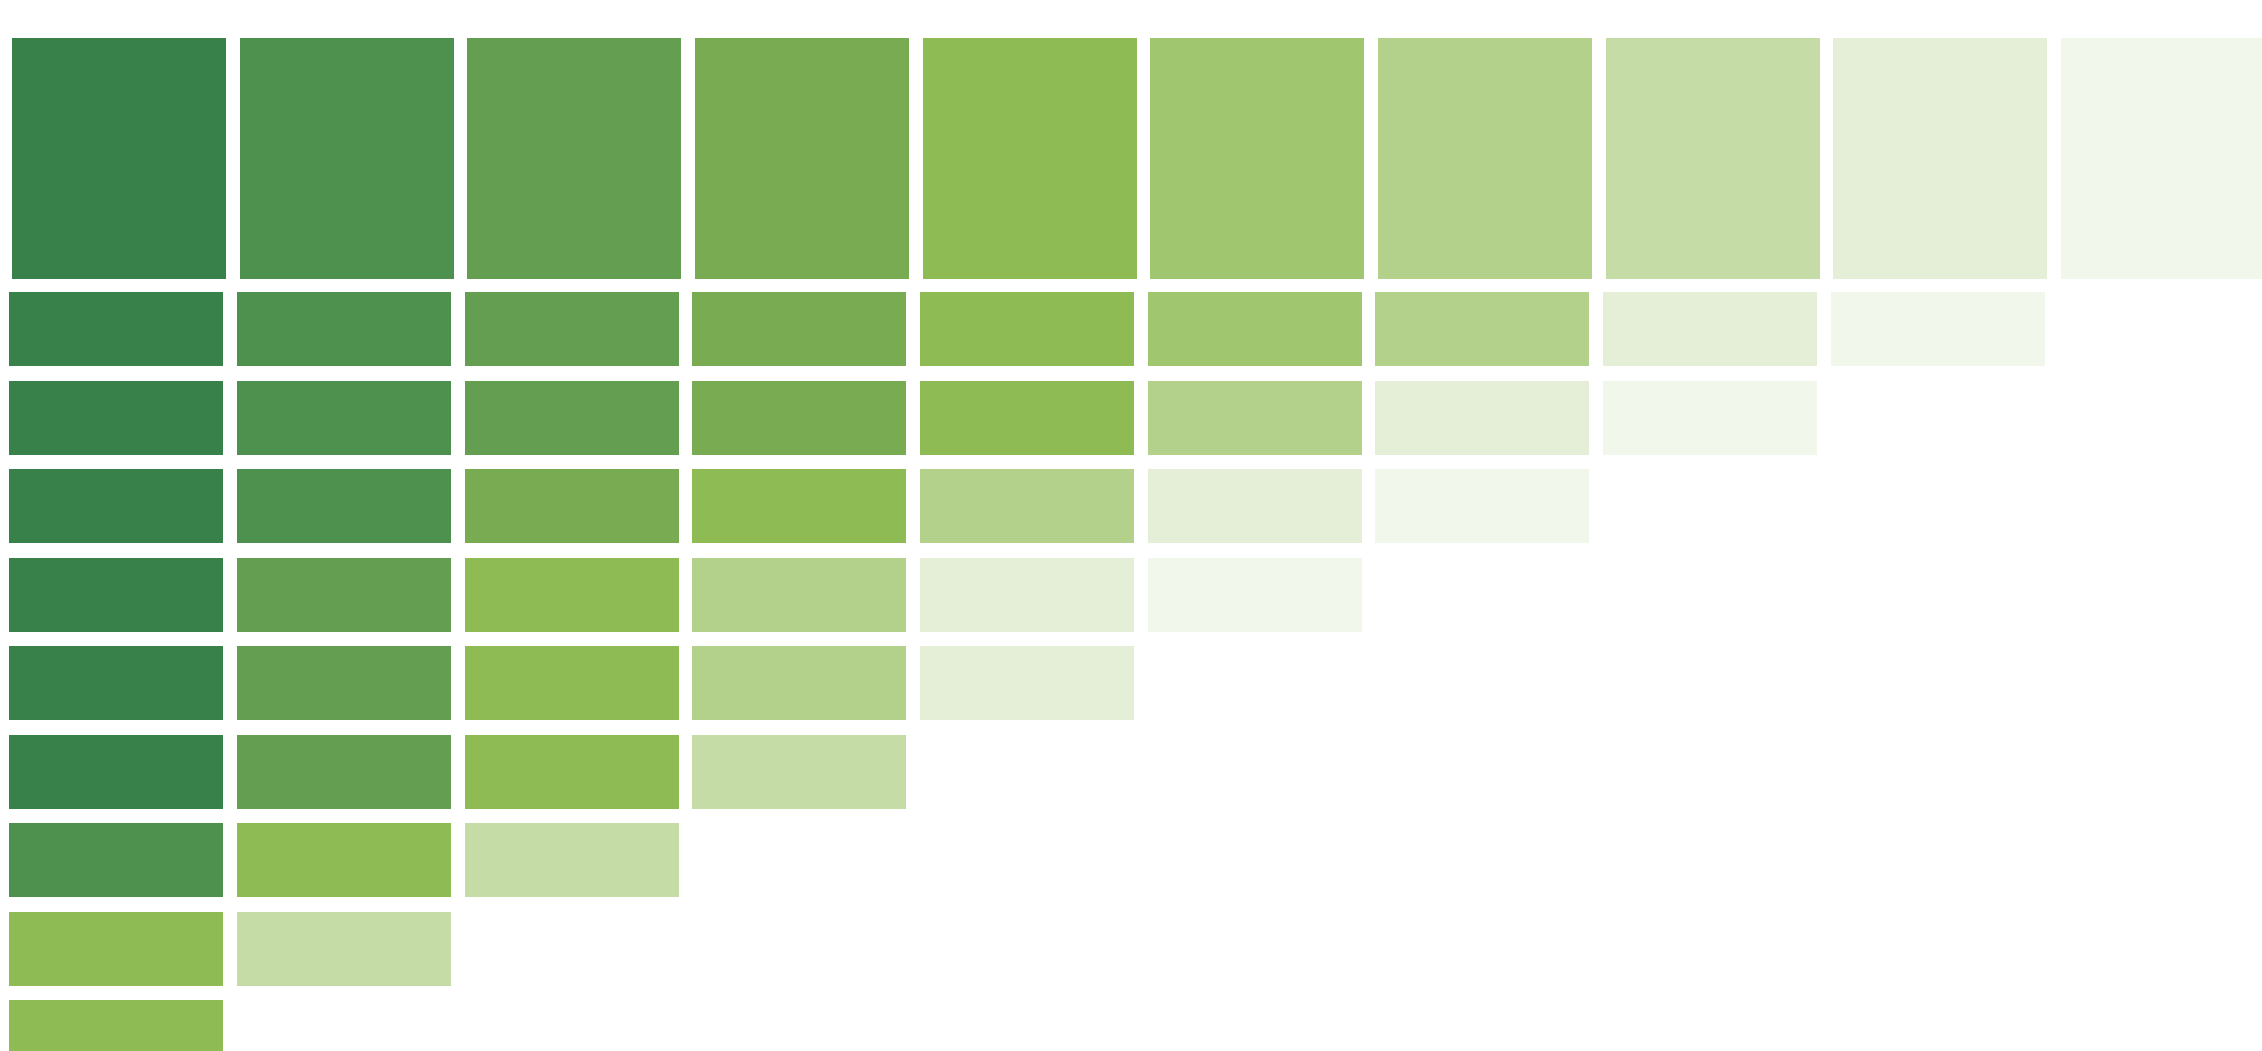

Platform palette

Predefined map color schemes

Sequential blue

Sequential pink

Sequential green

Sequential purple

Sequential Orange

Divergent (blue to yellow)

Qualitative