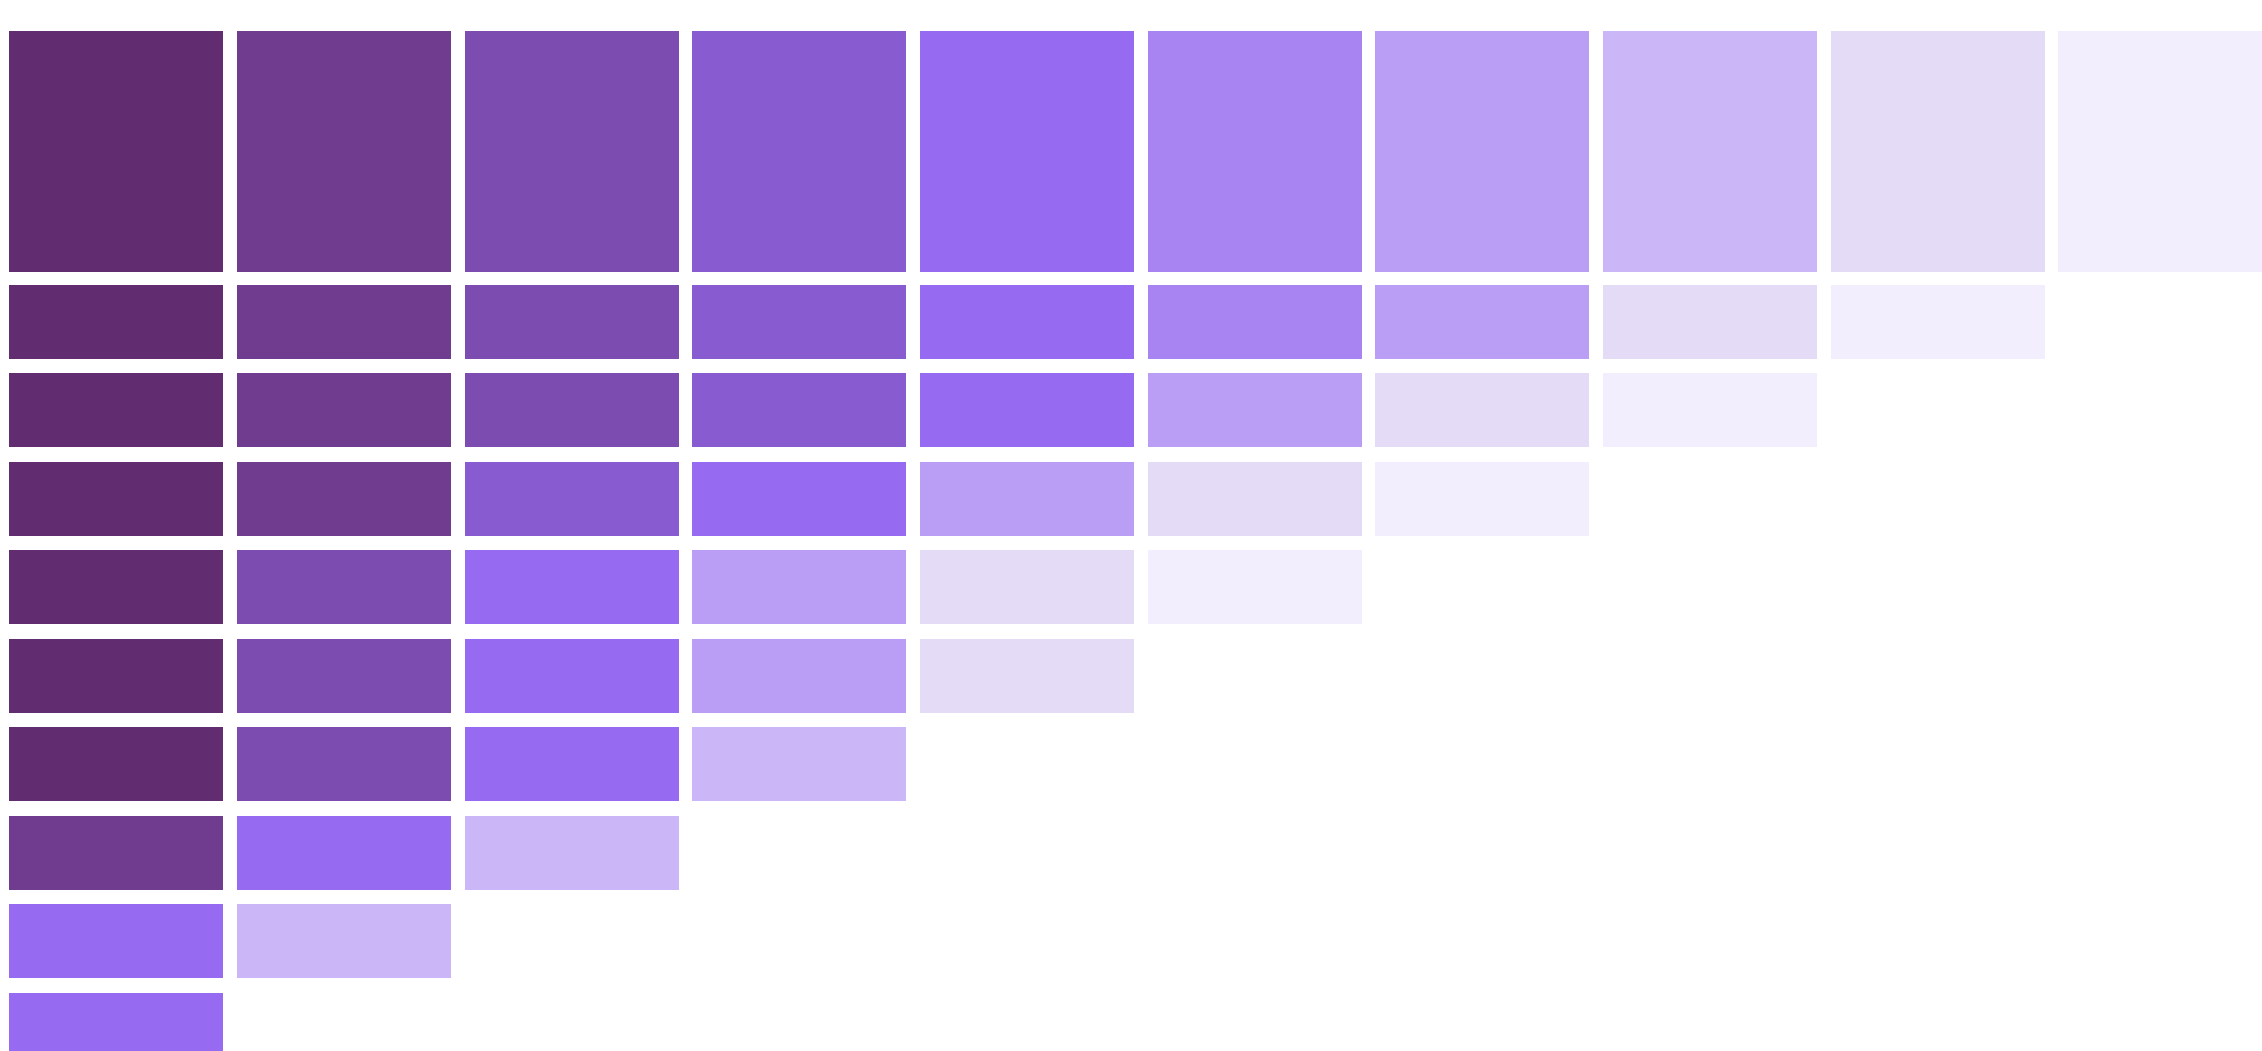

Platform palette

Predefined map color schemes

Sequential blue

Sequential pink

Sequential green

Sequential purple

Sequential Orange

Divergent (blue to yellow)

Qualitative