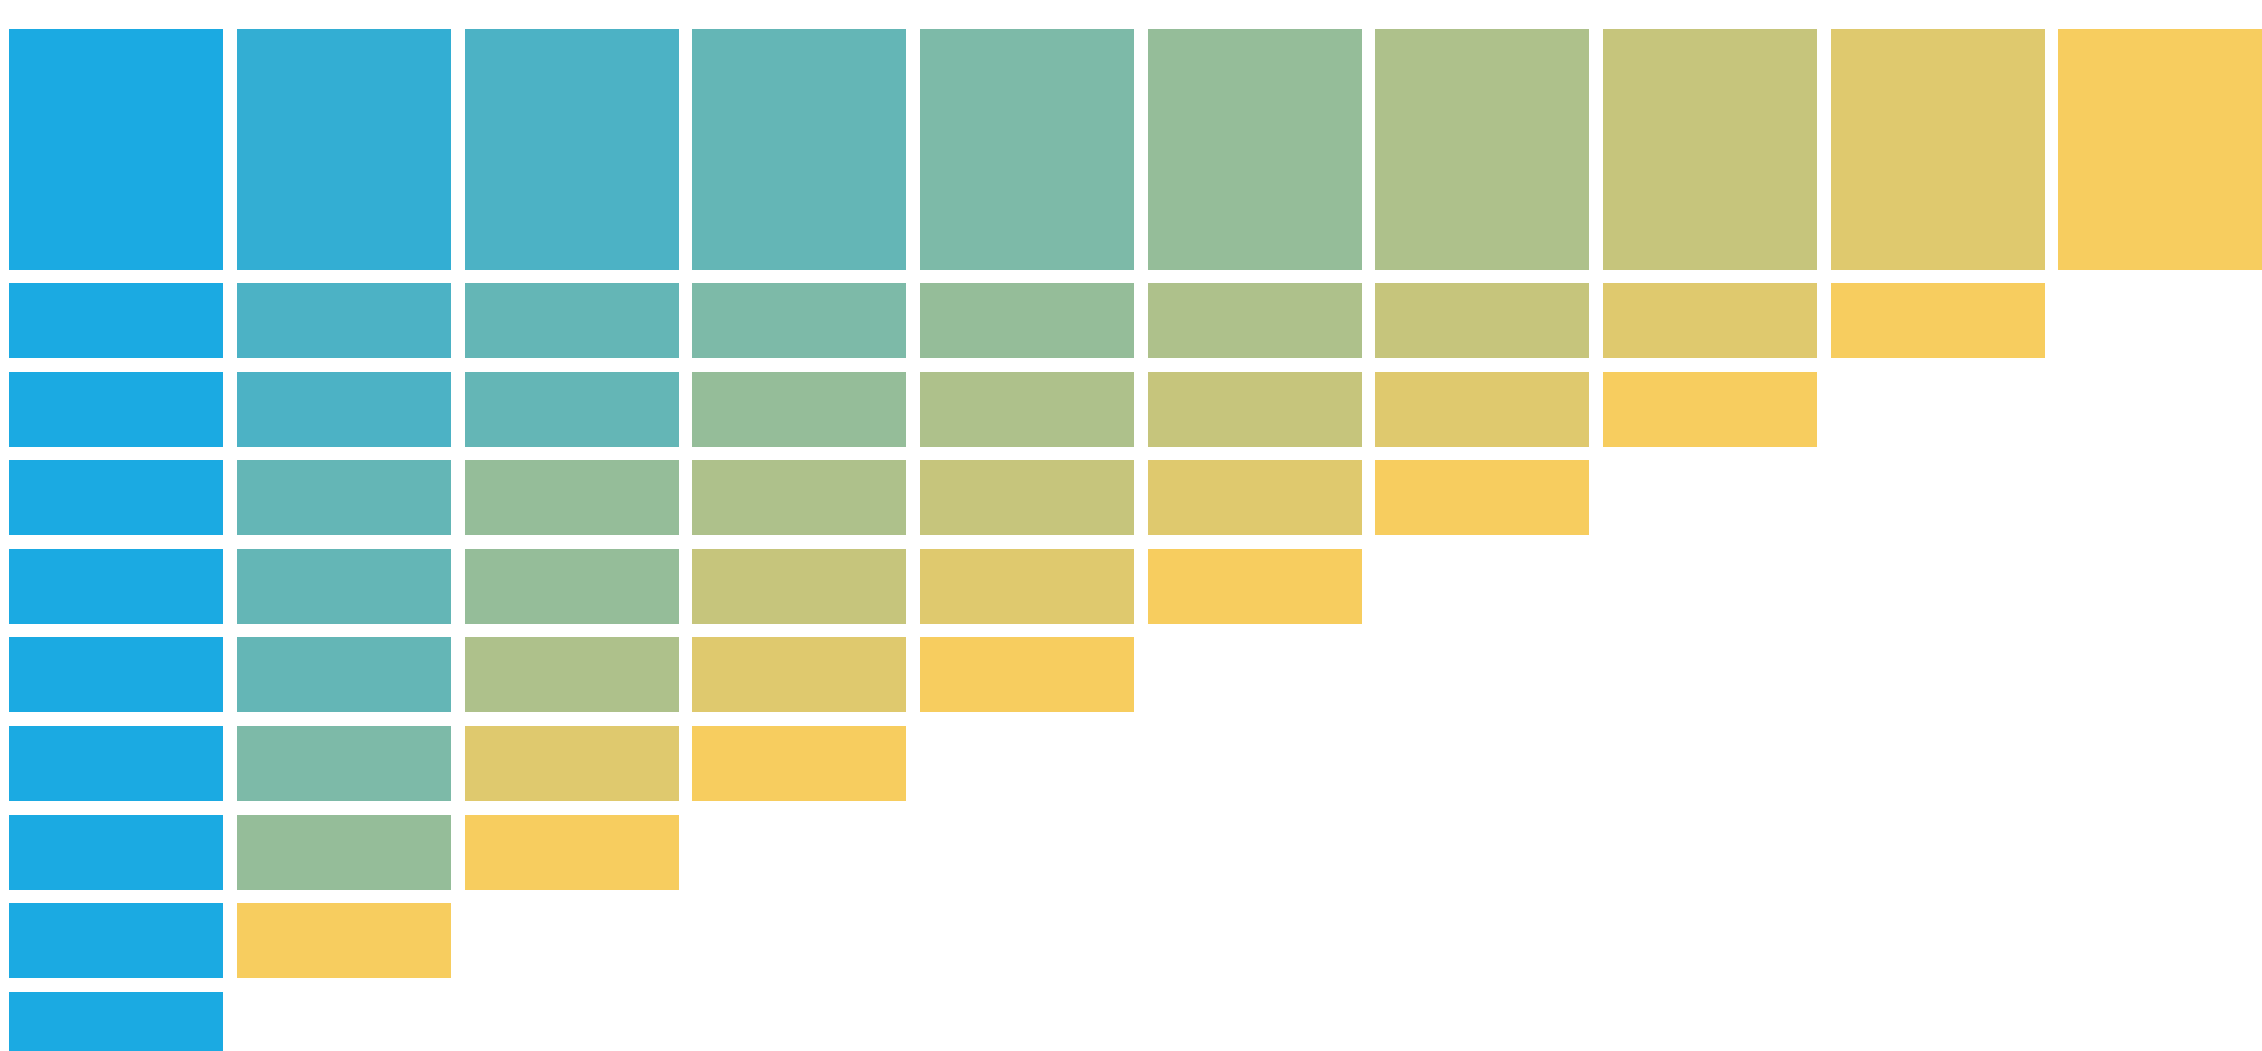

Platform palette

Predefined map color schemes

Sequential blue

Sequential pink

Sequential green

Sequential purple

Sequential Orange

Divergent (blue to yellow)

Qualitative