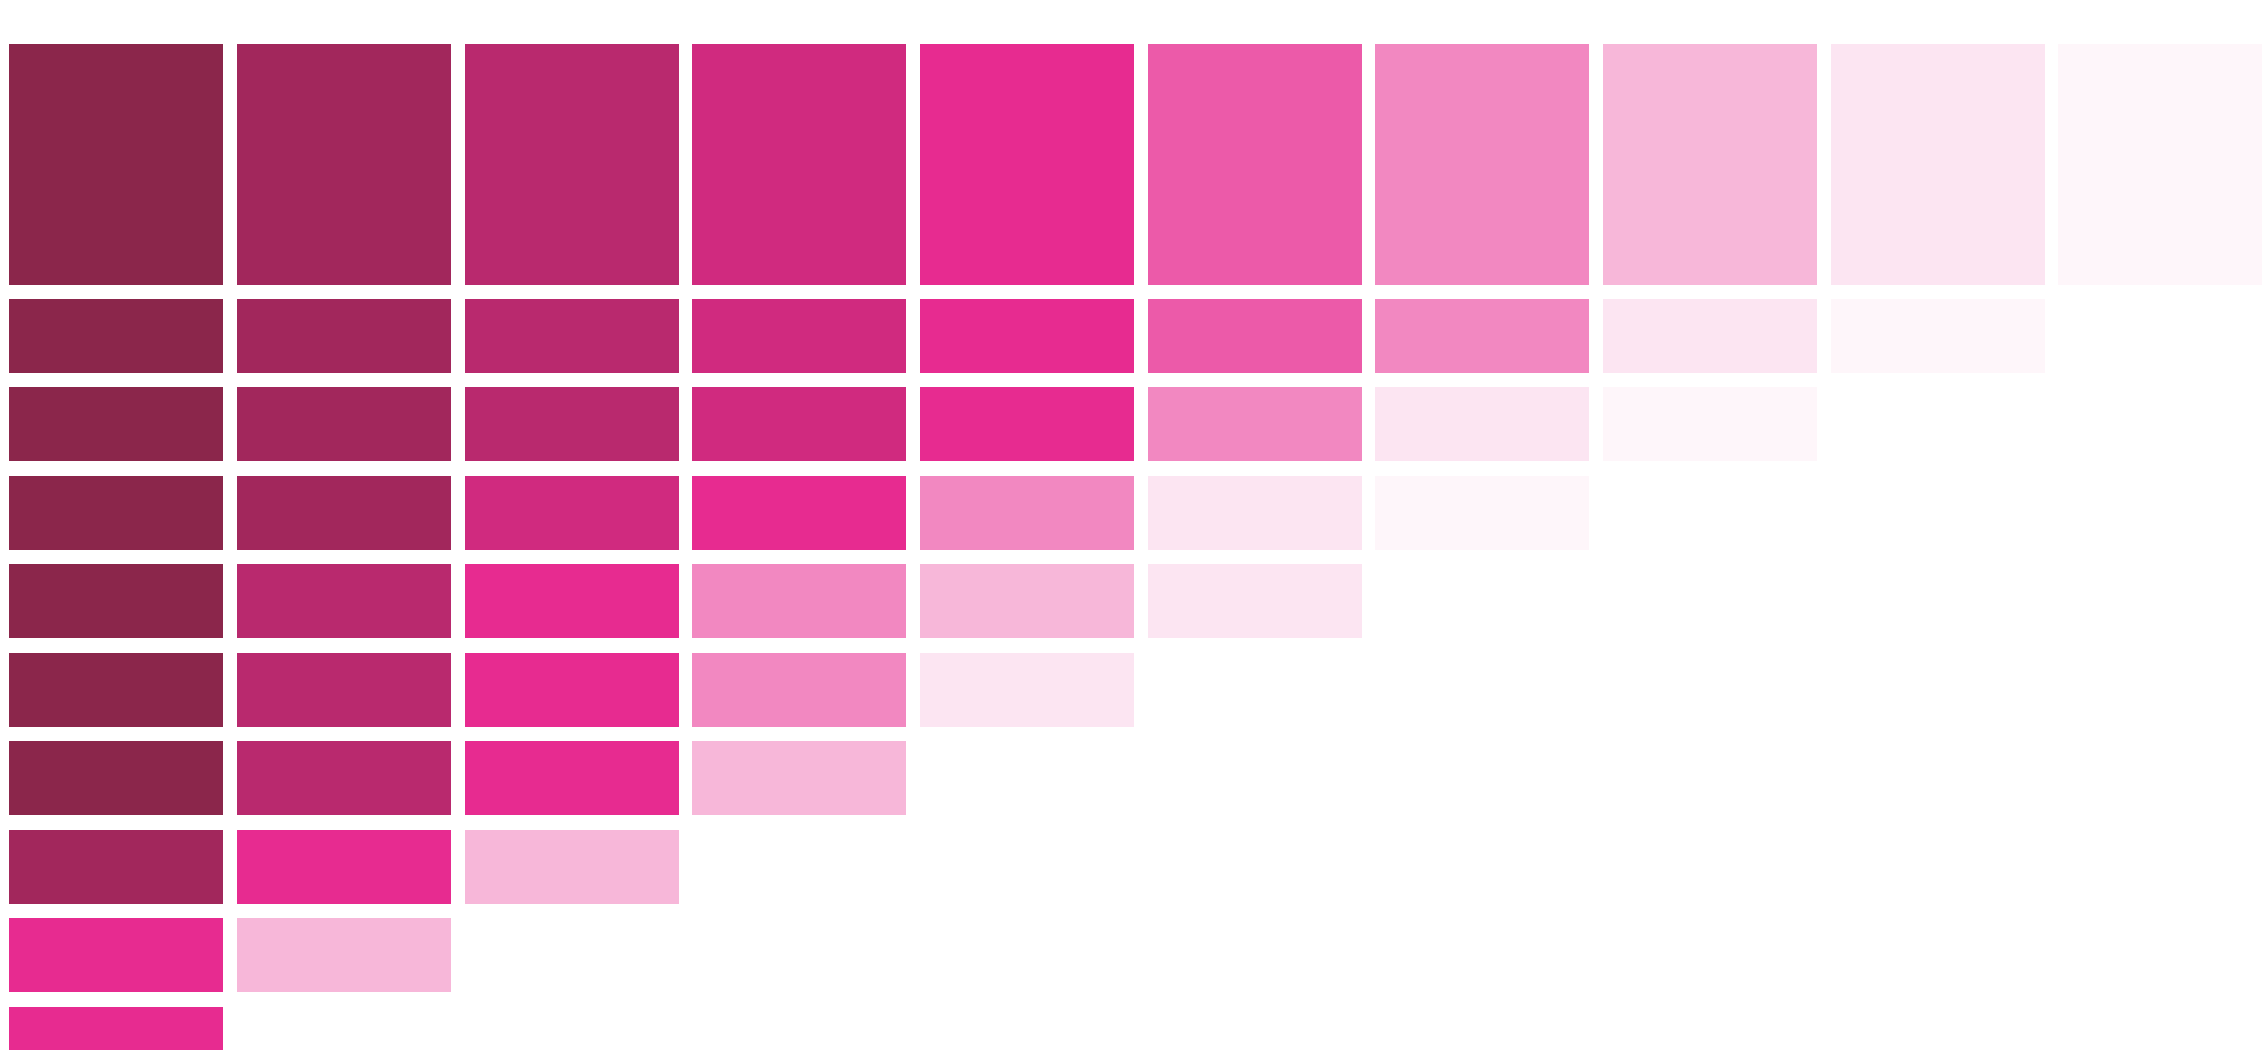

Platform palette

Predefined map color schemes

Sequential blue

Sequential pink

Sequential green

Sequential purple

Sequential Orange

Divergent (blue to yellow)

Qualitative